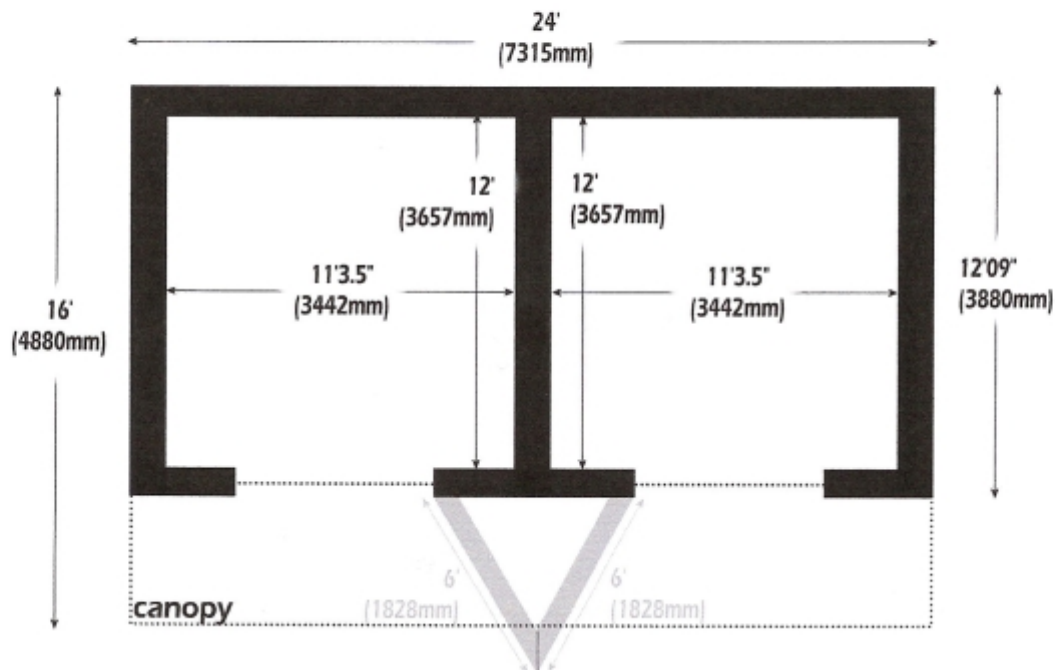

24' FIELD SHELTER

Kit Includes:

Steel Sledge
78mm CLS Frame
Feather Edge Cladding
OSB Kickboards
Gates (x2)(Including Hinges)
Onduline Roof Sheets
Timber for roof
Purlin Hangers
Fascia's
Guttering inc all fittings
All Required Fixings (Bolts etc.)
Corner Steel 4" (100mm)
Corner Steel 2" (50mm)