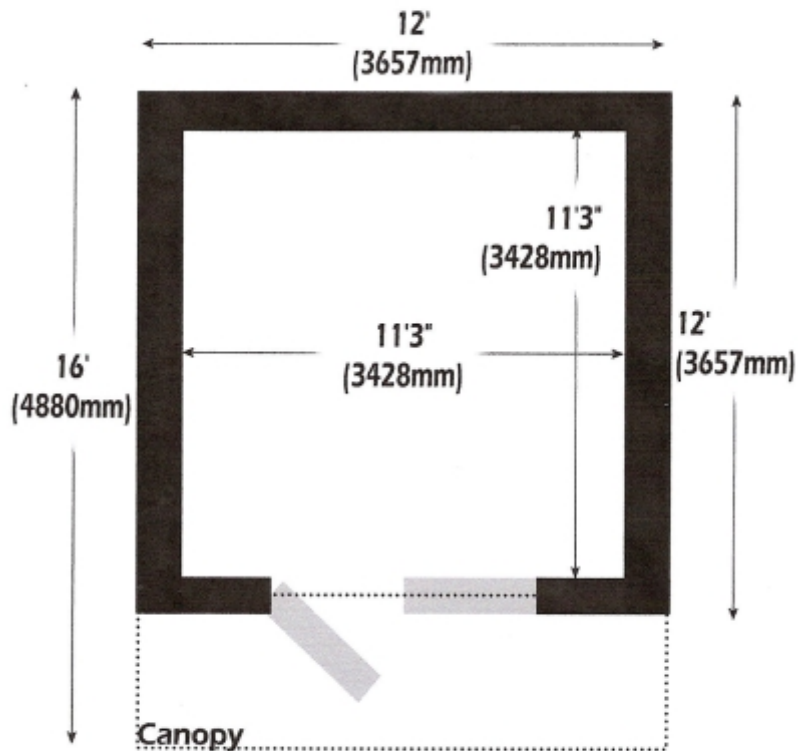

12' FIELD SHELTER

Kit Includes:

Steel Sledge
78mm CLS Frame
Feather Edge Cladding
18mm OSB Flooring on Timber Joists
Full OSB Lining
Timber Doors (x2)(Including Hinges)
Onduline Roof Sheets
Translucent Roof Sheet
Timber for roof
Purlin Hangers
Facia's
Guttering inc all fittings
All Required Fixings (Bolts etc.)
Corner Steel 4" (100mm)